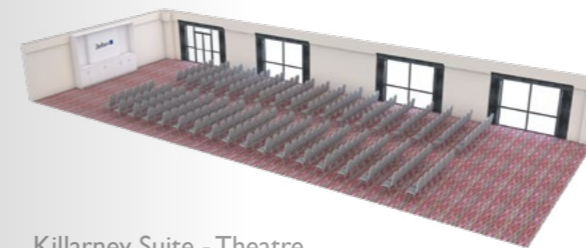

Killarney Suite - Theatre