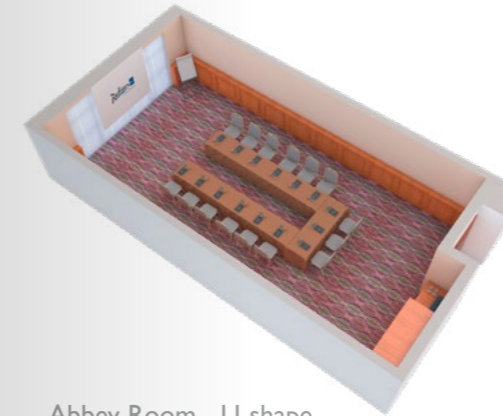

Abbey Room - U-shape