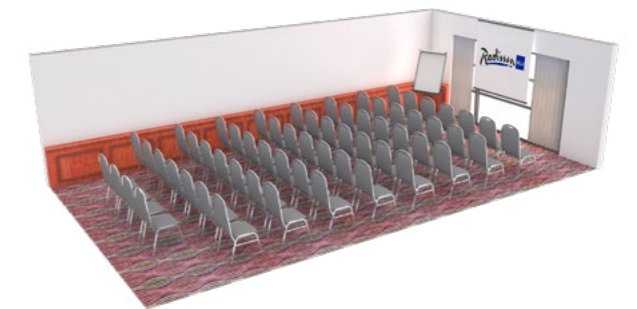

- ✓ 29 flexible function rooms
- ✓ Maximum capacity of 420 delegates in theatre setup
- ✓ The biggest function room: Killarney Suite (346 m2)
- ✓ Free high-speed Internet for all meeting delegates
- ✓ Natural daylight in most meeting rooms
- ✓ Fully equipped business centre
- ✓ Audio visual equipment
- ✓ Our meetings and events staff are trained in cooperation with Meeting Professionals International (MPI)

Members points can be redeemed for a wide selection of rewards:

Gift Cards, Free Award Nights, Airline Miles and more.

Malton Room - Banquet

Conference Concourse

Abbey Room - U-shape

Botanic - Theatre

Killarney Suite - Theatre