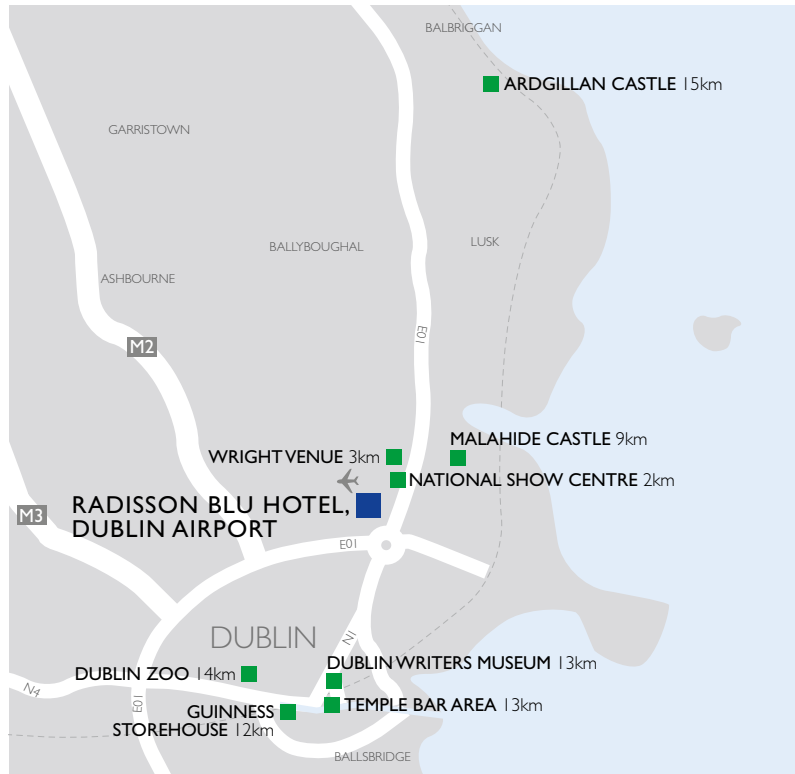

AS COMMITTED AS YOU ARE

MEETINGS AT RADISSON BLU
HOTEL, DUBLIN AIRPORT

EXPERIENCE
MEETINGS

radissonblu.com/hotel-dublinairport

WELCOME

The iconic Radisson Blu Hotel, Dublin Airport is ideally located two minutes away from the airport terminals and just 15 minute-drive from the city centre. With a sophisticated design, modern meeting facilities and delivering exceptional services, Radisson Blu is the first choice for meetings and events in Dublin.

LOCATION

No matter whether you are travelling by car, train or plane, getting to Radisson Blu Hotel, Dublin Airport could not be easier for you and your meeting delegates. The city centre is only 10km away from the hotel.

Our complimentary shuttle bus runs 24hrs a day from Terminal 1 & 2 to our hotel.

TRANSPORT LINKS

By car: Easy access to the M50 and M1 motorway and just 10km from the city centre

By bus and train:

Local bus lines 747 & 748 run every 15 to 30 minute from the airport to Dublin's main train stations at Connolly & Heuston.